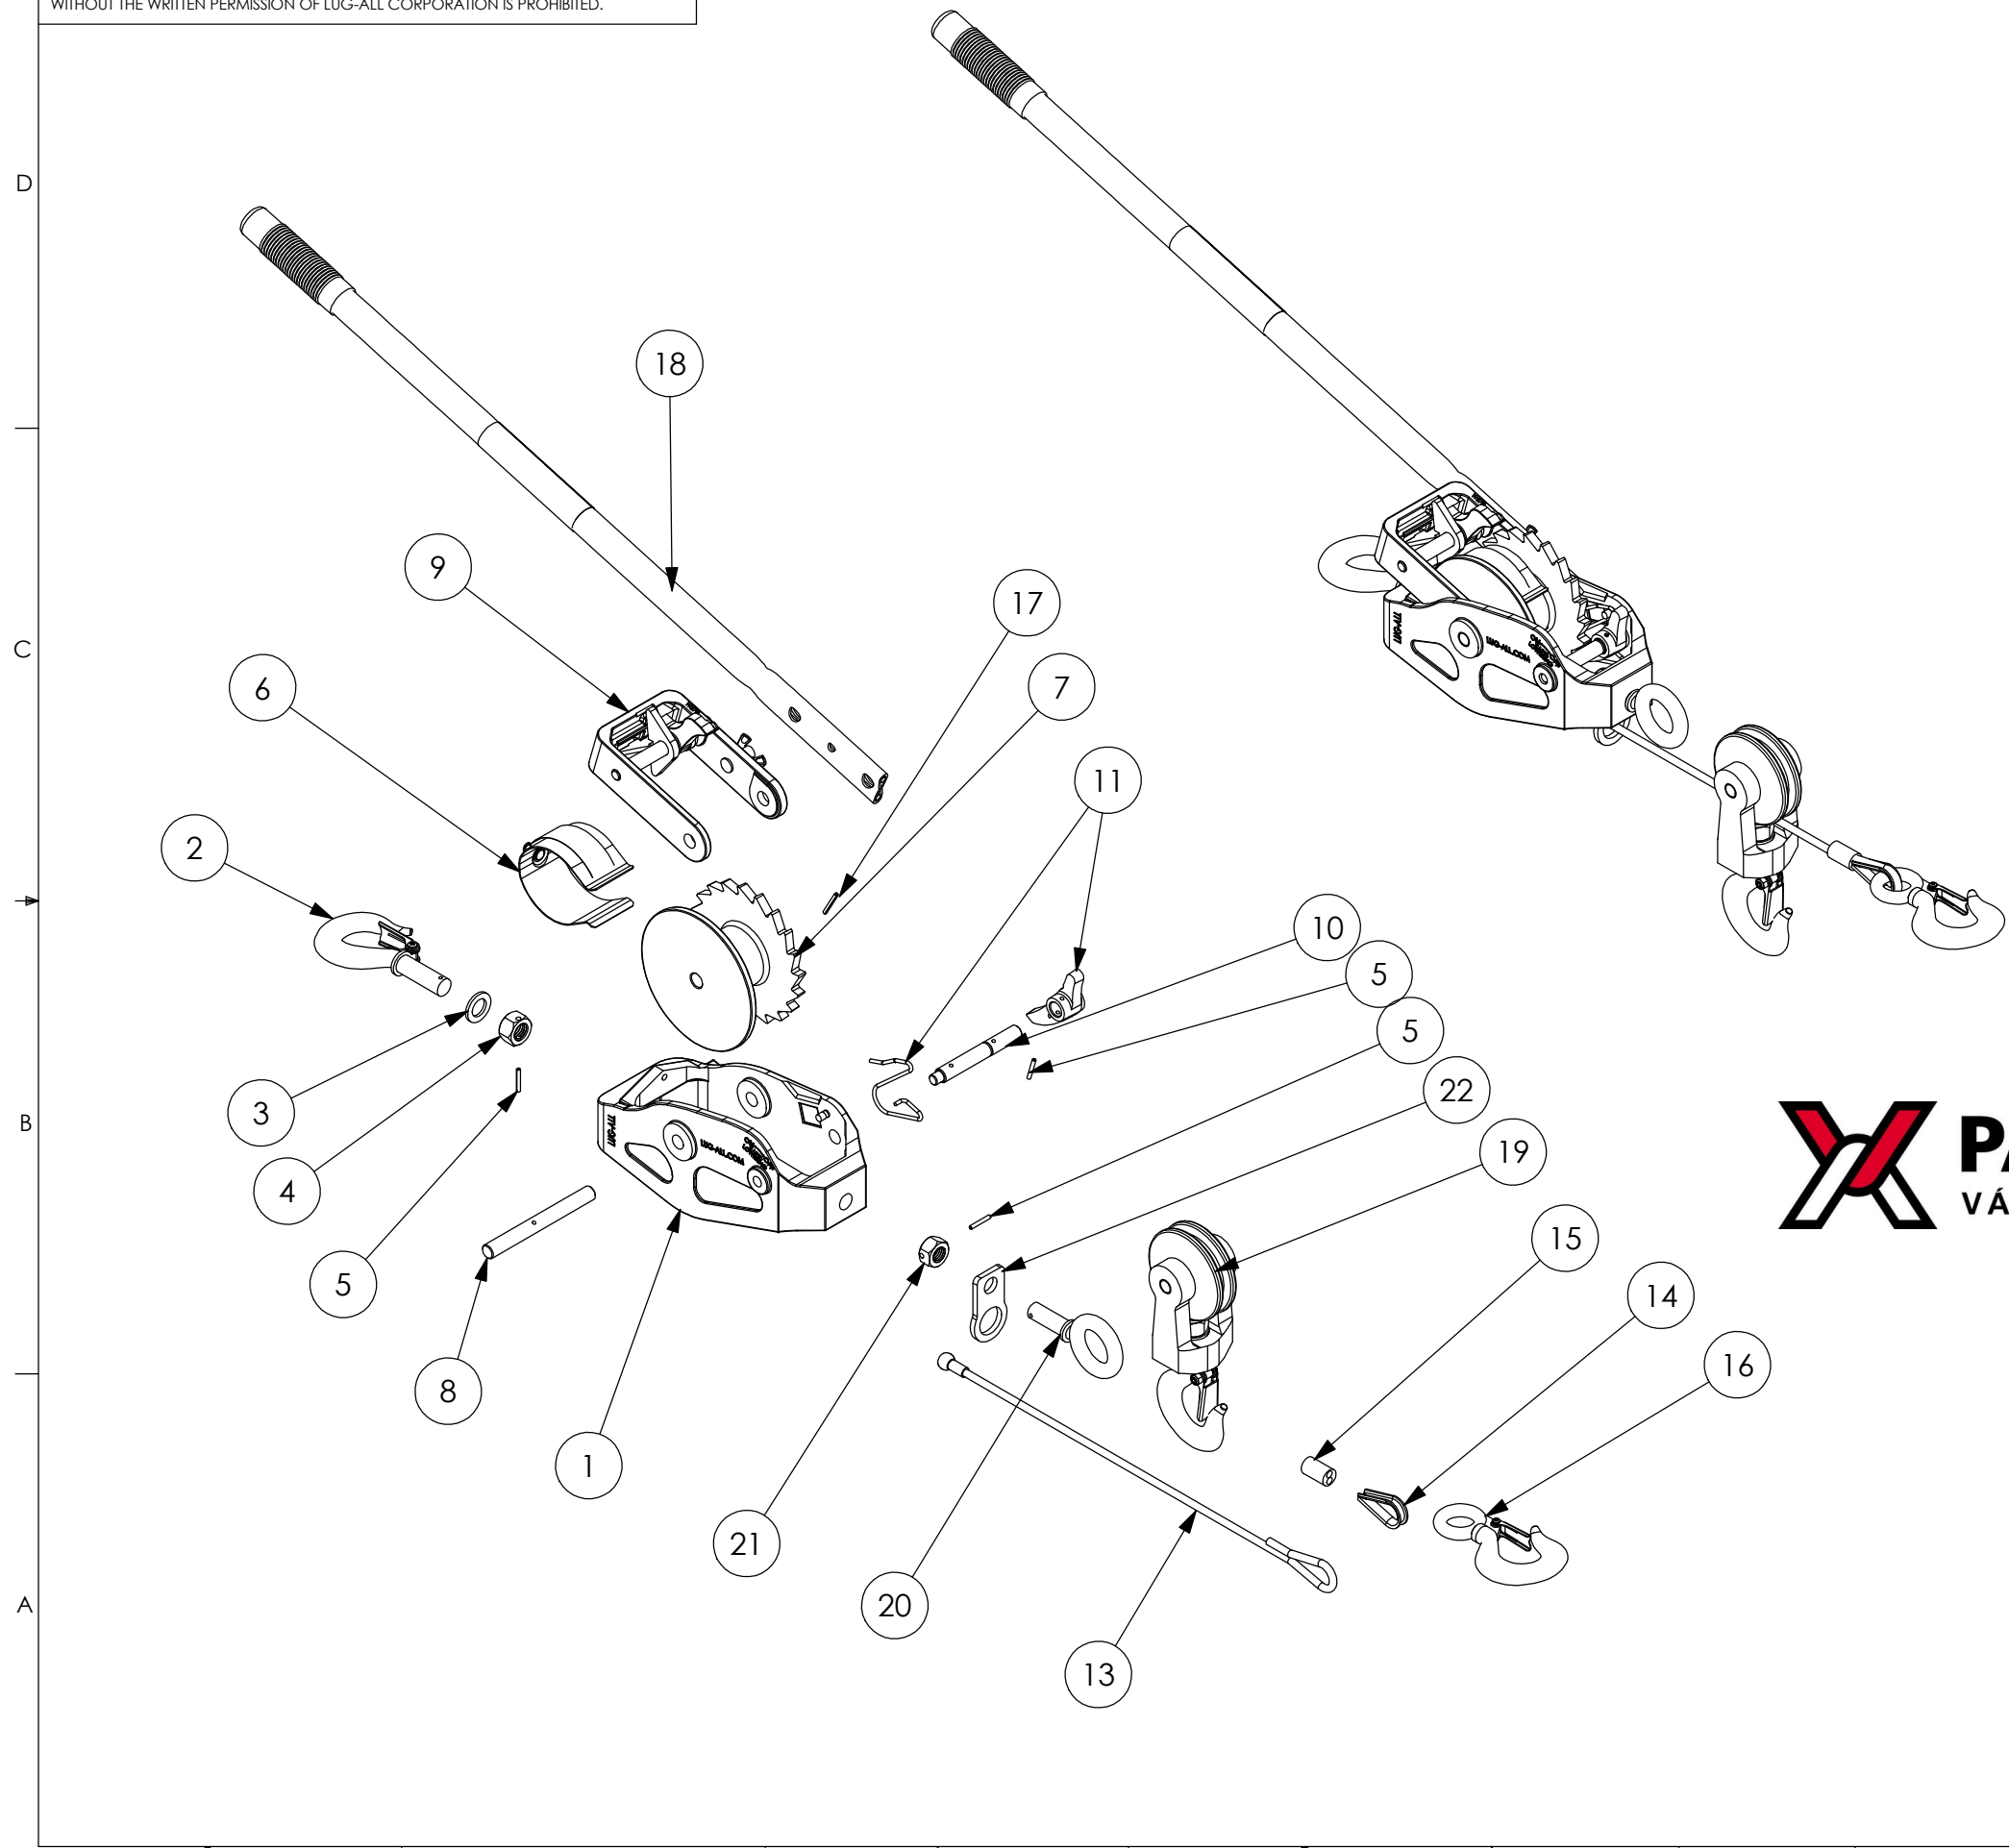

THE INFORMATION CONTAINED IN THIS DRAWING IS THE SOLE PROPERTY OF LUG-ALL CORPORATION. ANY REPRODUCTION IN PART OR AS A WHOLE WITHOUT THE WRITTEN PERMISSION OF LUG-ALL CORPORATION IS PROHIBITED.

ITEM	QTY.	PART NO.	DESCRIPTION
1	1	280	MAIN FRAME
2	1	207-BLUE	SHANK HOOK
3	1	181	HOOK WASHER
4	1	182	HOOK NUT
5	3	123	ROLL PIN
6	1	183	CABLE SHIELD ASSY.
7	1	184	DRUM
8	1	194	DRUM SHAFT
9	1	855	U-FRAME ASSEMBLY
10	1	186	MAIN FRAME PAWL SHAFT
11	1	203-K	MAIN FRAME PAWL & SPRING KIT
13	1	185	CABLE 1/4" X 22 FT
14	1	139	THIMBLE
15	1	191	SLEEVE TYPE CABLE CLAMP
16	1	137-BLUE	EYE TYPE HOOK
17	1	143	ROLL PIN
18	1	198-ENG	REVERSIBLE HANDLE
19	1	804-BLUE	PULLEY BLOCK ASSEMBLY
20	1	165-BLUE	EYE BOLT
21	1	122	HOOK NUT
22	1	753	CABLE GUIDE