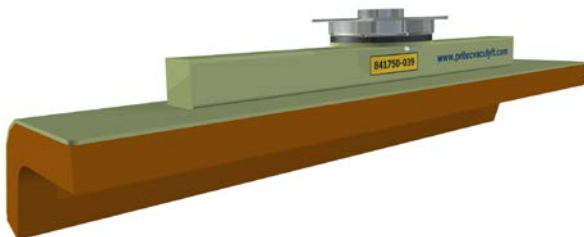

Lift tube Ø (mm)	140	160	180	200	250
	X	X	X	X	

PAVLÍNEK®
VÁZACÍ PROSTŘEDKY

EMAIL: OBCHOD@PAVLINEK.CZ
TEL: +420 595 693 911
ŠALOUNOVA 746/31, OSTRAVA VÍTKOVICE
IČ: 25358511 DIČ: CZ25358511