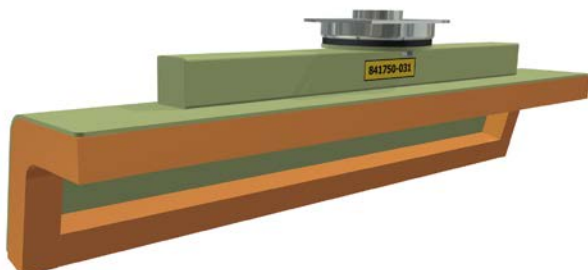

Suction feet for kerbstone A2

Lift tube Ø (mm)	140	160	180	200	250
	X	X	X	X	

841750-030

Suction feet for kerbstone P1

Lift tube Ø (mm)	140	160	180	200	250
	X	X	X	X	

841750-031

Suction feet for Kerbstone 77°