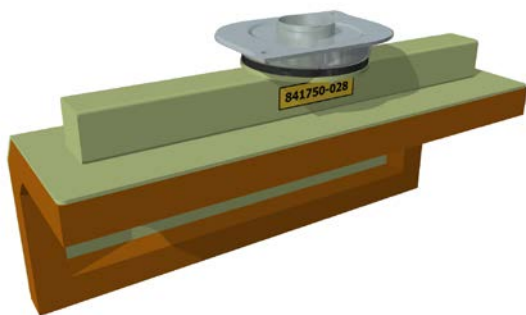

841750-028

Suction feet Kerbstone 50cm

Lift tube Ø (mm)	140	160	180	200	250
	X	X	X	X