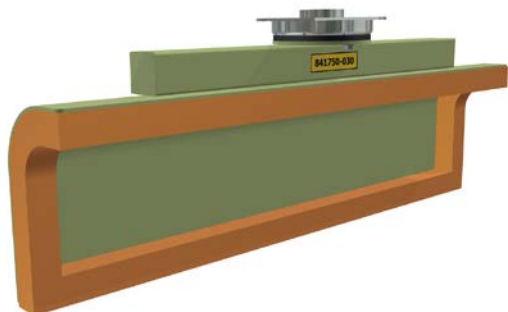

Suction feet for kerbstone P1

Lift tube Ø (mm)	140	160	180	200	250
	X	X	X	X