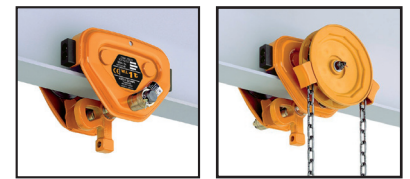

High performance brake
 safety beyond the regular
 limits

Nickel plated load chain
 grade 100 (V) (1000N/mm²),
 in accordance with standard
 EN 818-7

Chain guide
 silent and easy operation

KITO HEBEZEUGE

Mit Sicherheit das Original

Optional chain bucket:

Weather-proof canvas. Recommended for large lifting heights

Optional overload limiter:

Protects the operator from faulty operation with overload

Option: Universal Trolleys TS model